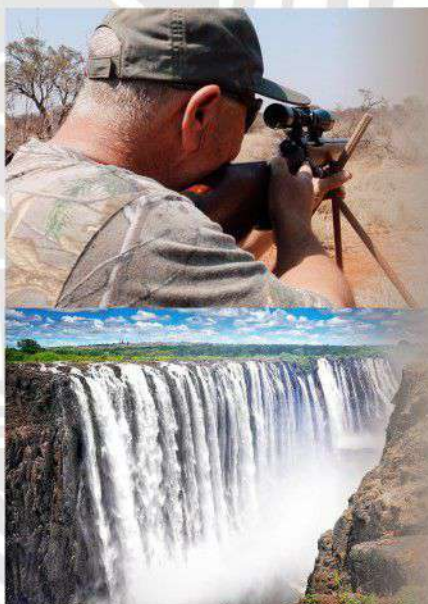

Spiral Safari

1 HUNTER

Includes:

5 days hunting experience

1 x Kudu 1 x Bushbuck

1 x Eland 1 x Nyala

\$11 200

First Time Safari

\$13 850

Companion Safari

2 HUNTER (two on one)

Includes:

7 days hunting experience

- | | | |
|---------------------|------------|---------------|
| 1 x Blue Wildebeest | 1 x Zebra | 1 x Blesbuck |
| 1 x Impala | 1 x Duiker | 1 x Steenbuck |
| 2 x Warthog | 2 x Jackal | |

10 Animals to be shared between hunters

\$9 900

Hunting & Victoria Falls

1 HUNTER & 1 Observer

Includes:

7 days hunting & 4 days tour to Victoria Falls

- | | |
|---------------------|---|
| 1 x Blue Wildebeest | • Visit to Victoria Falls |
| 1 x Impala | • Sunset Boat Cruise on the Chobe River |
| 1 x Warthog | • Overnight at Elephant Sands |
| 1 x Steenbuck | |